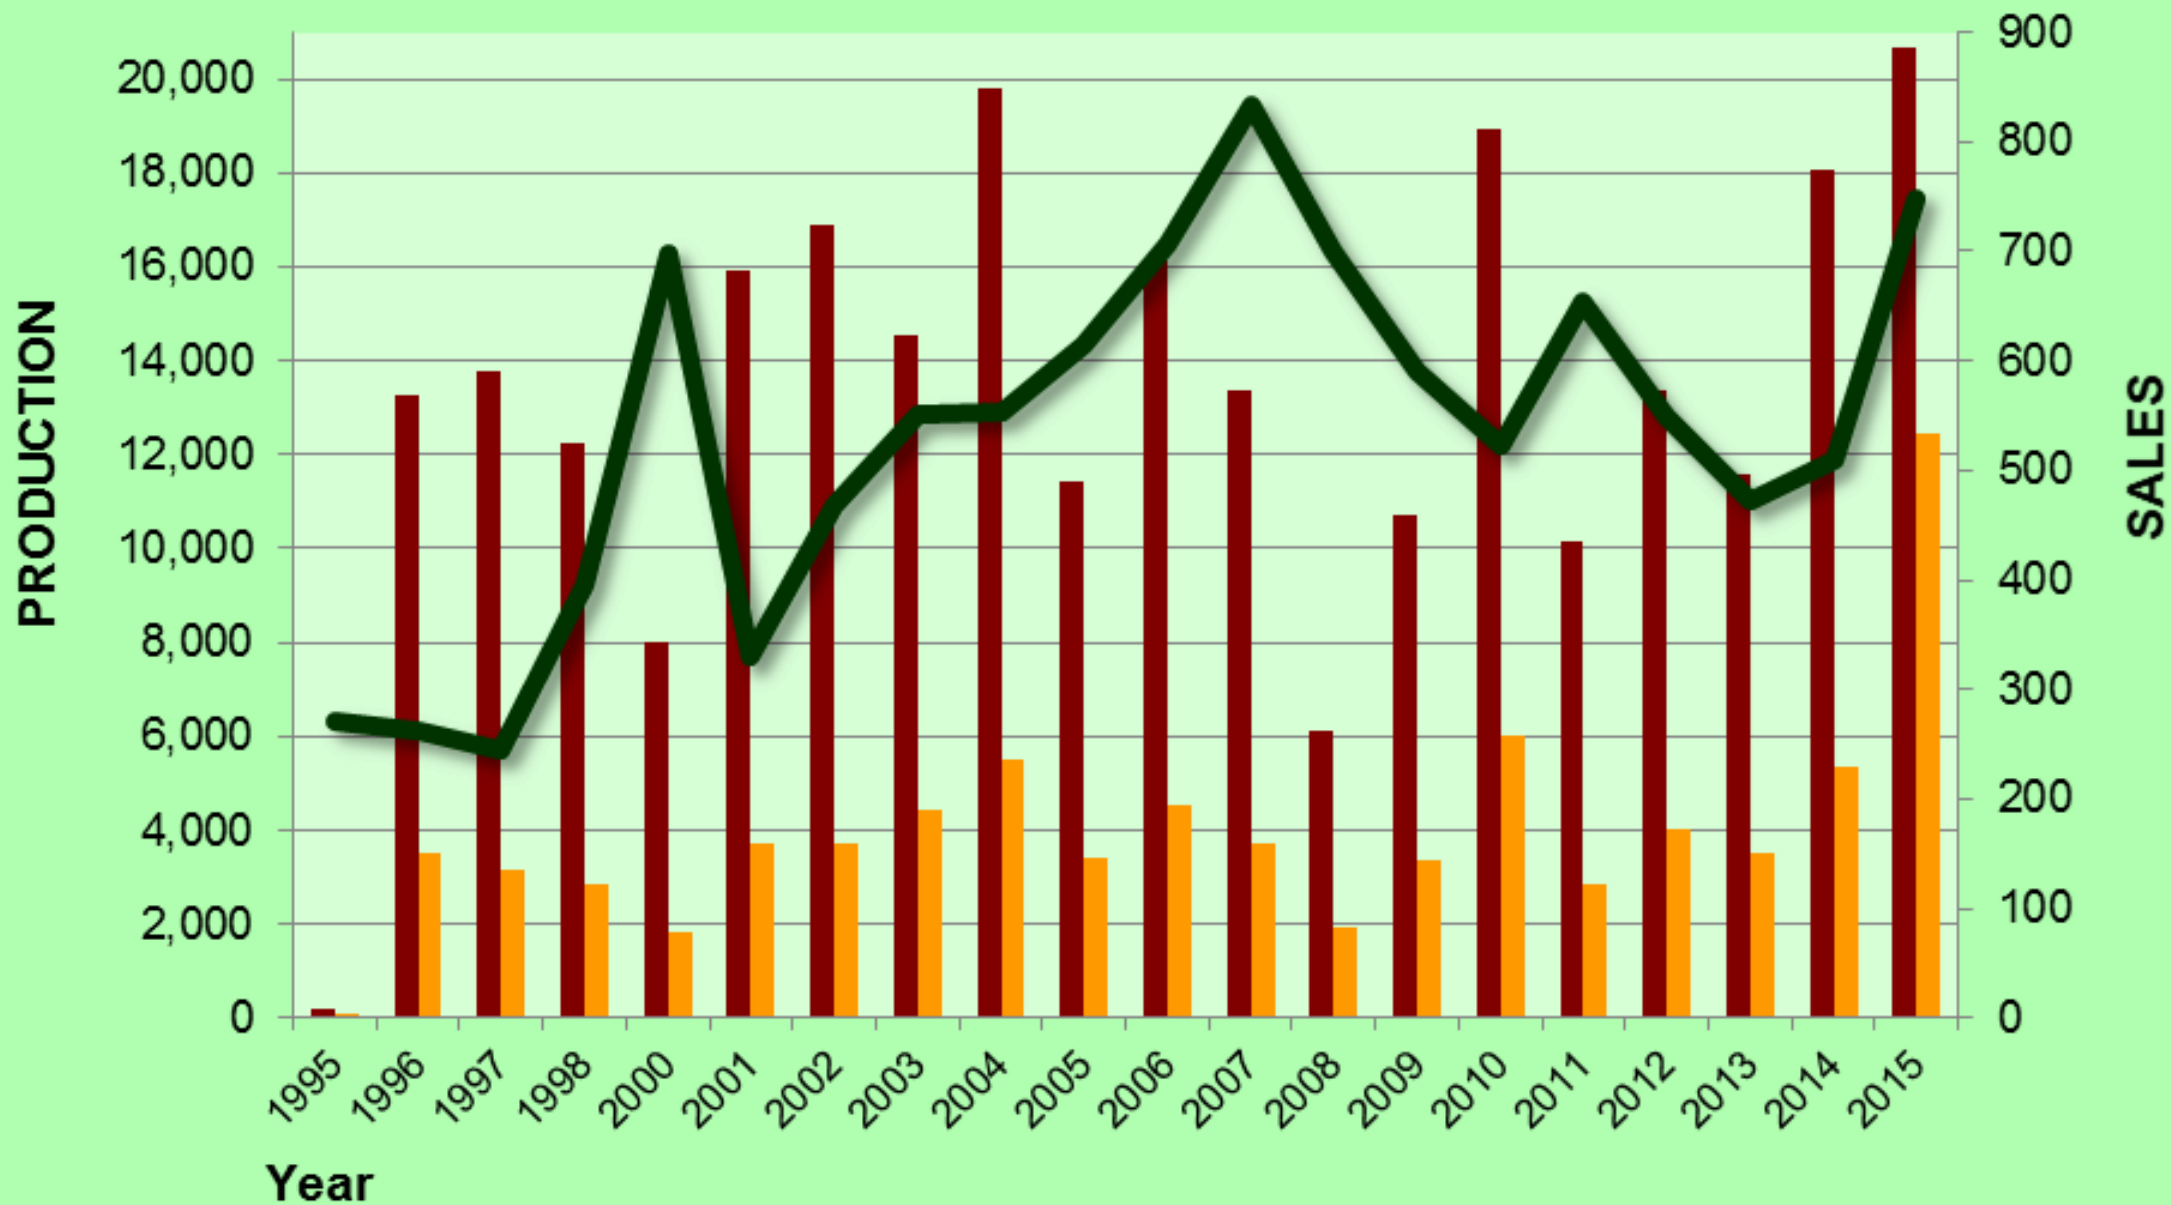

LOG PRODUCTION AND SALES (1995-2015)

VOLUME (m3) # OF LOG RM/m3

SALES OF LOGS FROM DERAMAKOT FOREST RESERVE